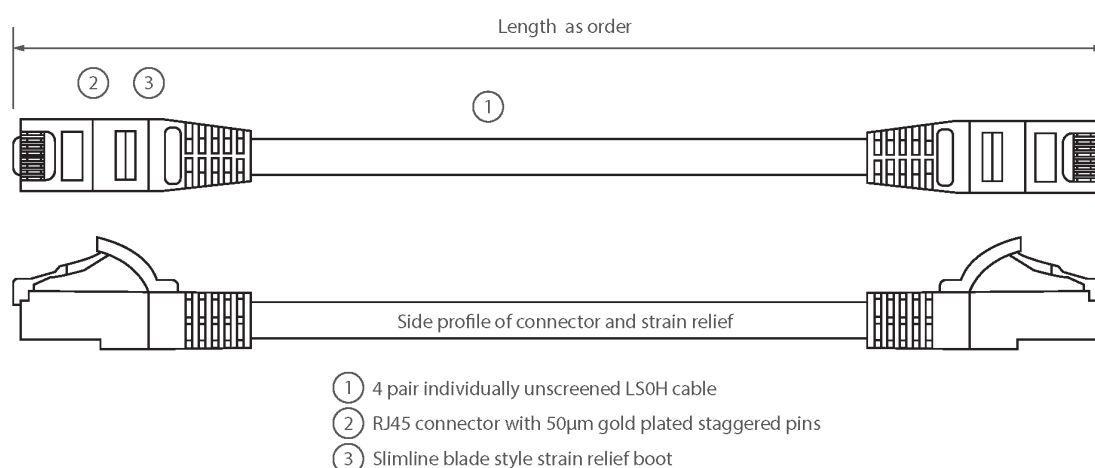

Each cable consists of 8 colour coded stranded 24AWG conductors twisted together to form 4 pairs with varying lay lengths. Cables are fitted with plastic strain relief boots, for applications that may require continuous patching or a degree of stress relief applied.

Product Specifications

| Feature | Values |
|--------------------------------|------------|
| Cable type | U/UTP |
| Category | 5E |
| Length | 0.5 m |
| Type of connector connection 1 | RJ45 8(8) |
| Type of connector connection 2 | RJ45 8(8) |
| Outer sheath colour | Red |
| Strain relief boot | Moulded-on |
| Strain relief boot colour | Red |
| Flame retardant version | Yes |
| Halogen free | Yes |
| Cable construction | 1x4 |

Excel Category 5e Patch Lead U/UTP Unshielded LS0H Blade Booted 0.5m - Red

Item Code: BB0.5MPLRD

excel
without compromise.

| | |
|----------------|-----|
| AWG-size | 24 |
| Pin assignment | 1:1 |

Product drawing